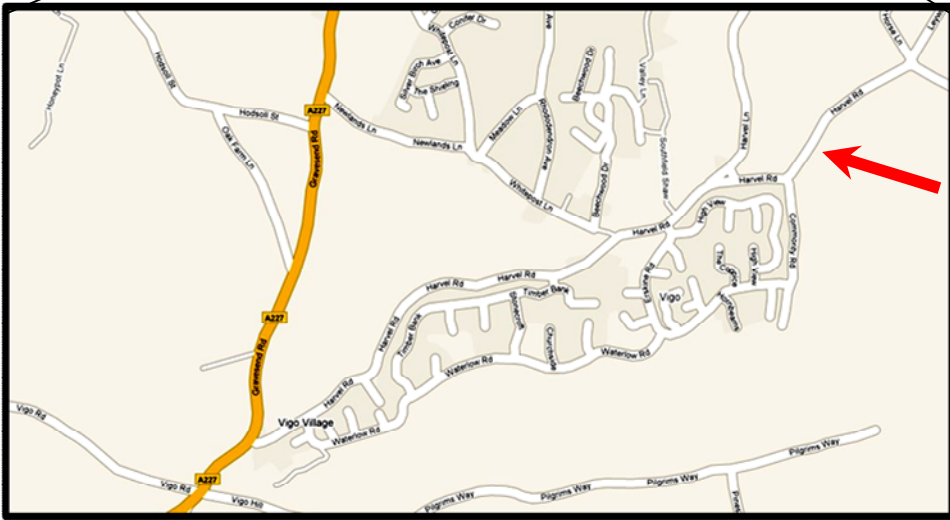

Vigo Rugby Football Club

Local maps are also available from Microsoft Virtual Earth at:

<http://maps.live.com/default.aspx?cp=51.330%7c0.355&style=h&lvl=15&v=1>

or from Google Maps at:

<http://maps.google.com/maps?f=q&hl=en&q=DA1+1QE&ie=UTF8&ll=51.330,0.355&spn=0.02,0.05&t=h&z=15&iwloc=addr&om=0>