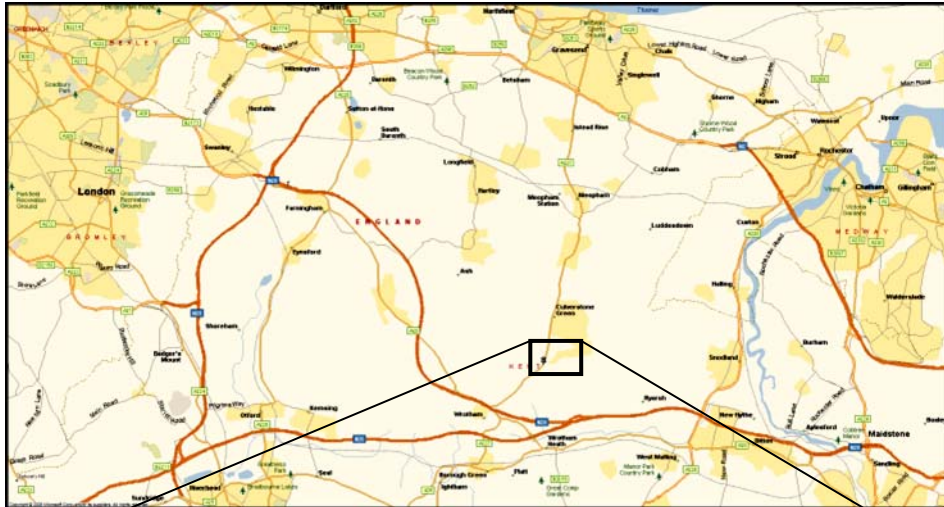

Vigo Rugby Football Club

Local maps are also available from Microsoft Virtual Earth at:

<http://maps.live.com/default.aspx?cp=51.330%7c0.355&style=h&lvl=15&v=1>

or from Google Maps at:

<http://maps.google.com/maps?f=q&hl=en&q=DA11+1QE&ie=UTF8&ll=51.330,0.355&spn=0.02,0.05&t>