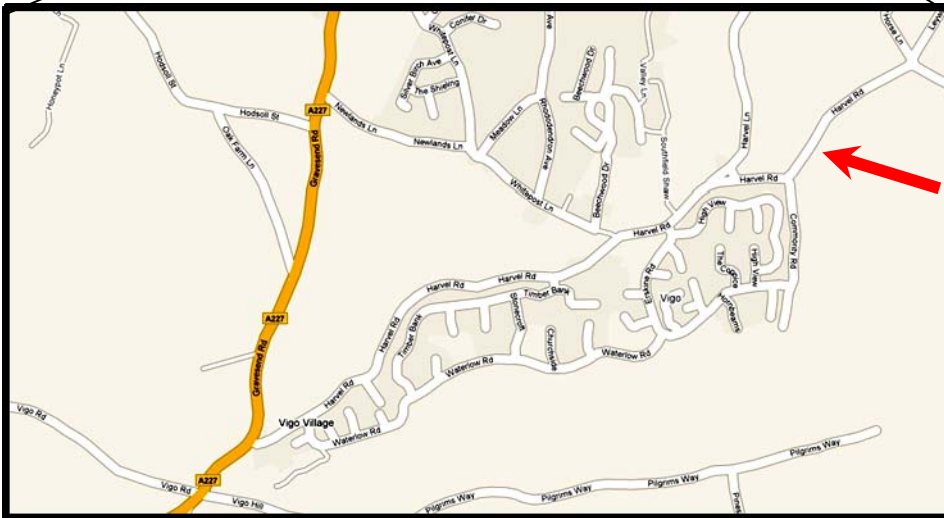

Vigo Rugby Football Club

Local maps are also available from Microsoft Virtual Earth at:

<http://maps.live.com/default.aspx?cp=51.330%7c0.355&style=h&lvl=15&v=1>

or from Google Maps at:

<http://maps.google.com/maps?f=q&hl=en&q=DA11+1QE&ie=UTF8&ll=51.330,0.355&spn=0.02,0.05&t>